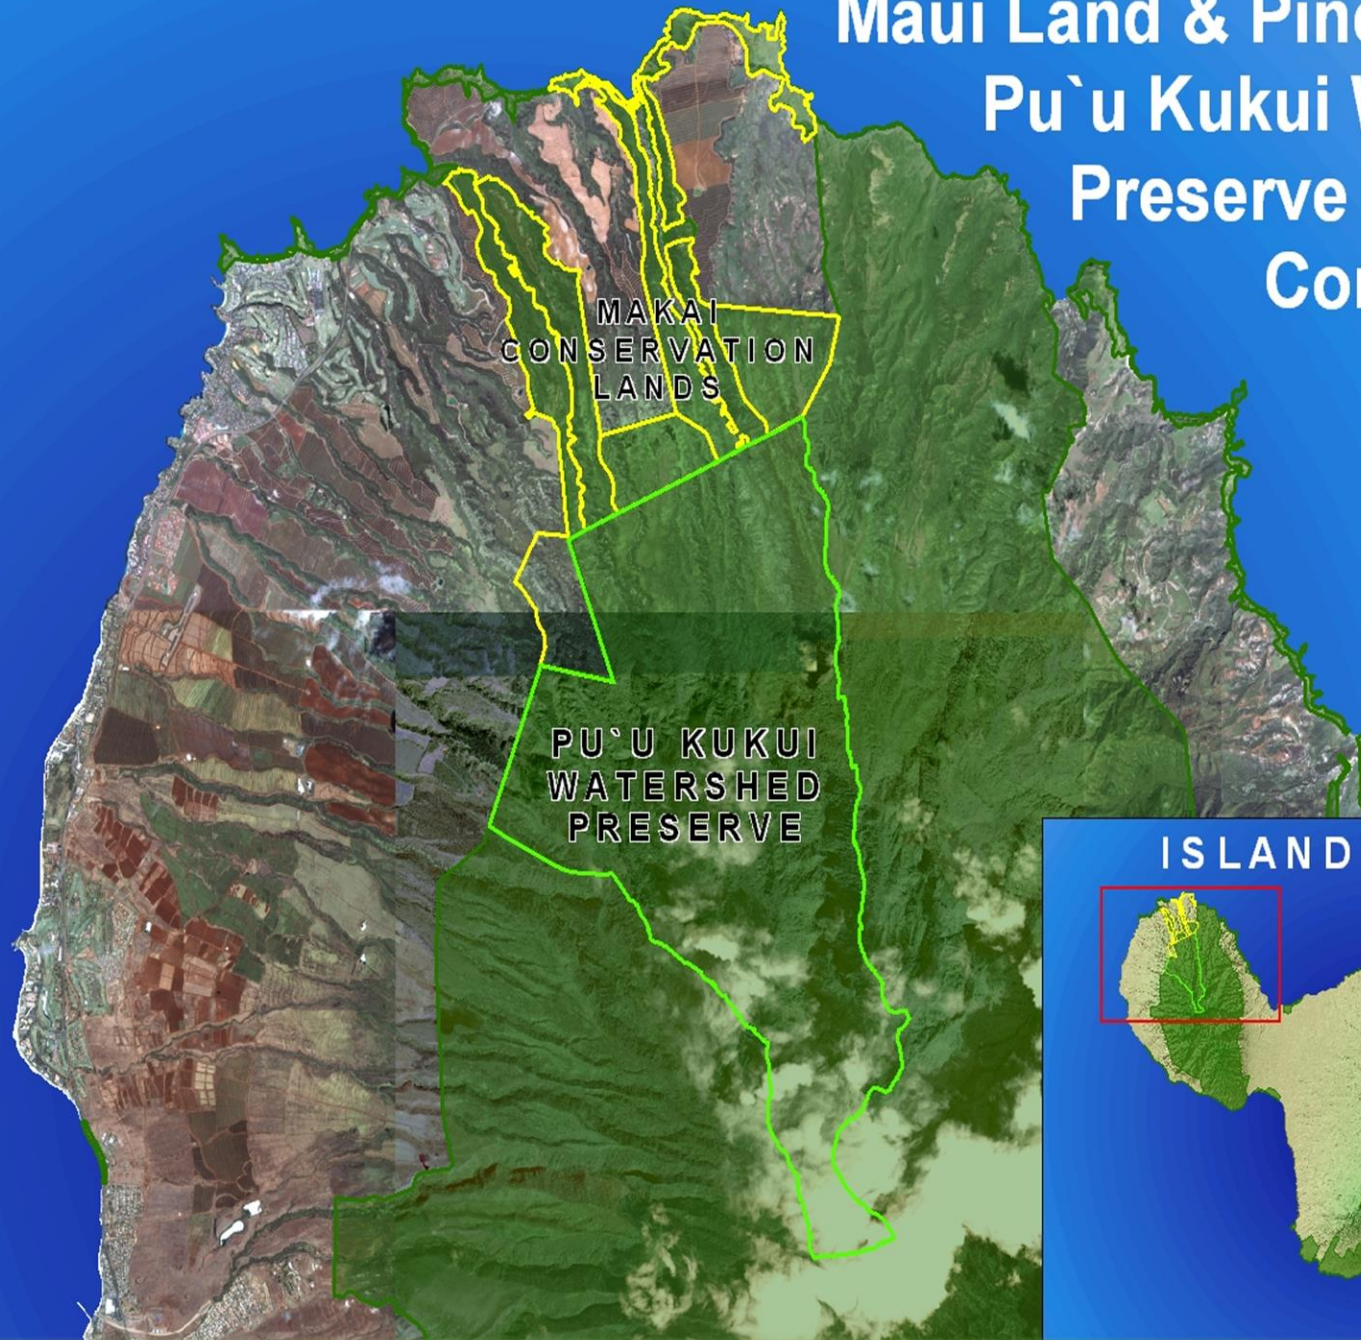

Pu'u Kukui Watershed Preserve

A Maui Land & Pineapple
Initiative

Maui Land & Pineapple Co. Pu`u Kukui Watershed Preserve and Makai Conservation Lands

Our Mission

**To protect Maui's
fragile native
biodiversity & water
resources**

Native Hawaiian Land Management Model

- Ahupua'a Management

Native Hawaiian Land Management Model

- Ahupua'a Management
 - Riparian Restoration

Native Hawaiian Land Management Model

- Ahupua'a Management
 - Riparian Restoration
 - Protection of Marine Resources – Ridge to Reef efforts

Native Hawaiian Land Management Model

- Ahupua'a Management
 - Riparian Restoration
 - Protection of Marine Resources
 - Native Species Protection

Helicopter Operations

- Building and Maintaining Fences requires remote access

PKW fence construction

- Innovative techniques utilized by PKW crew

Contiguous Fence

Hybrid for steep terrain

Water resources from the summit of Pu'u Kukui to Honolua Bay

- Hokule'a and Hikianalia at Honolua Bay
- Mahalo to the PKW crew and Herb Coyle for Photos
- Mahalo for your support