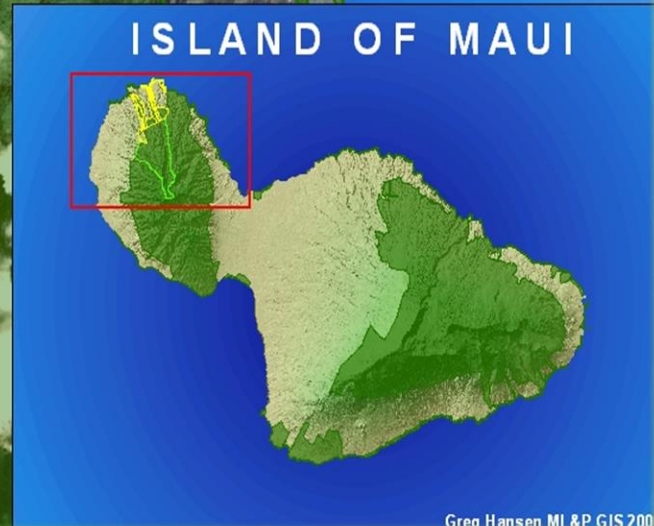

Pu'u Kukui Watershed Preserve

A Maui Land & Pineapple
Initiative

Maui Land & Pineapple Co. Pu`u Kukui Watershed Preserve and Makai Conservation Lands

Our Mission

**To protect Maui's
fragile native
biodiversity & water
resources**

Native Hawaiian Land Management Model

- Ahupua'a Management

Native Hawaiian Land Management Model

- Ahupua'a Management
 - Riparian Restoration

Native Hawaiian Land Management Model

- Ahupua'a Management
 - Riparian Restoration
 - Protection of Marine Resources – Ridge to Reef efforts