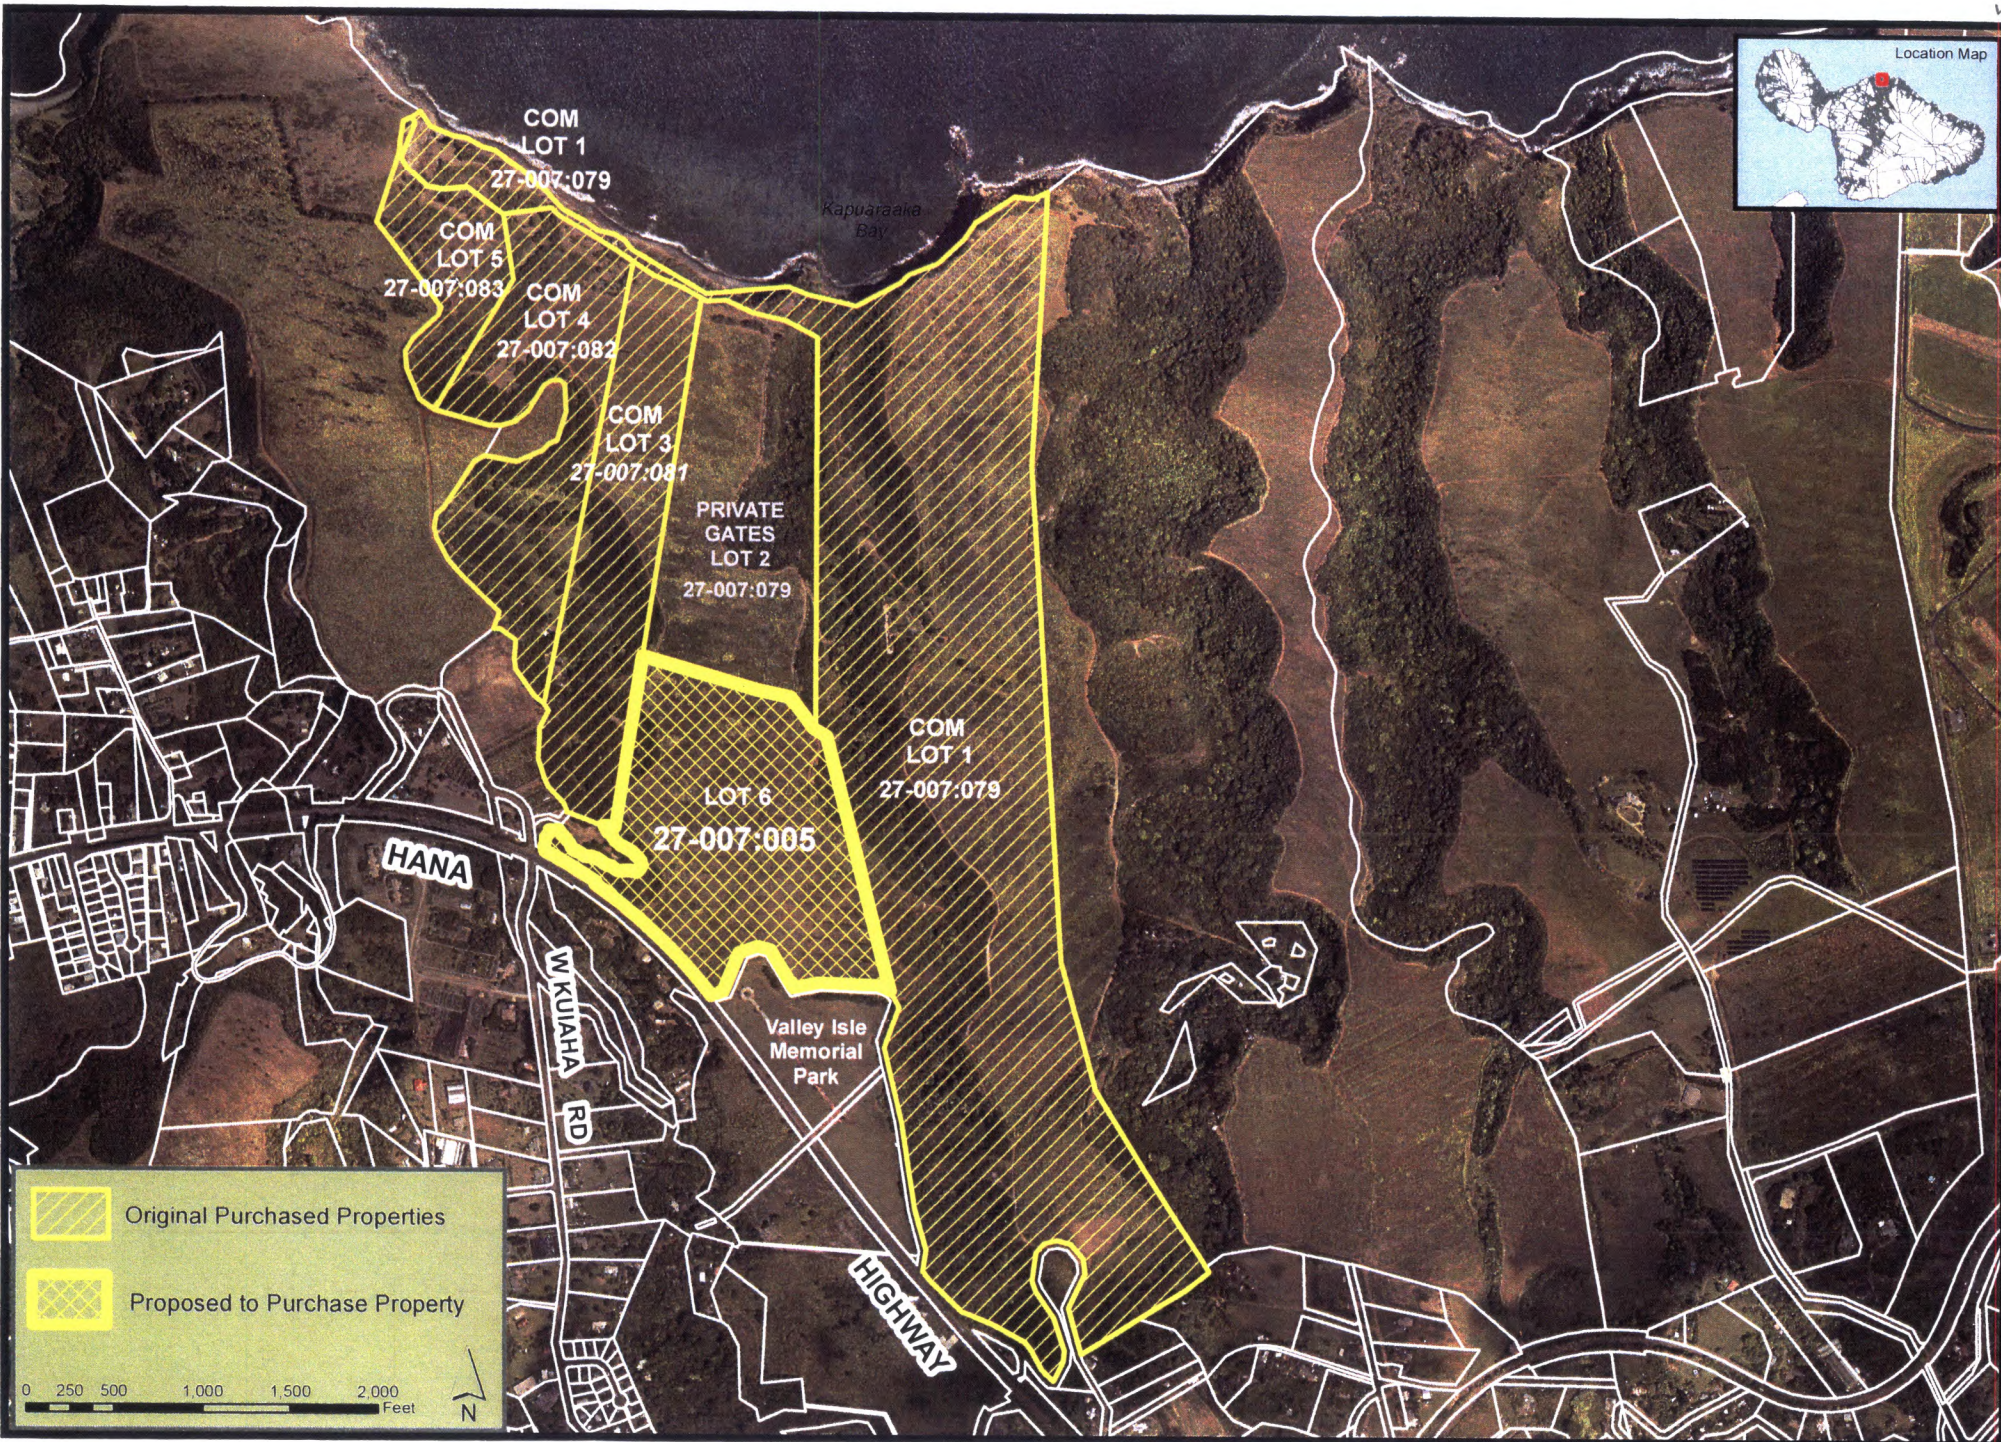

Haku_Sugar_East_Lot 6_20200218.mxd 1.13200 L 8.5x11 walle.landenberger@co.mauai.hi.us 27-0-7635

Map Developed by ITSD-GIS
 February 19, 2020 in Support of the Mayor's Office

RECEIVED AT EPB MEETING ON 2-20-2020
Submitted by Director of Finance (EDB-62)

Haiku Sugar East - Lot 6

27-007:005