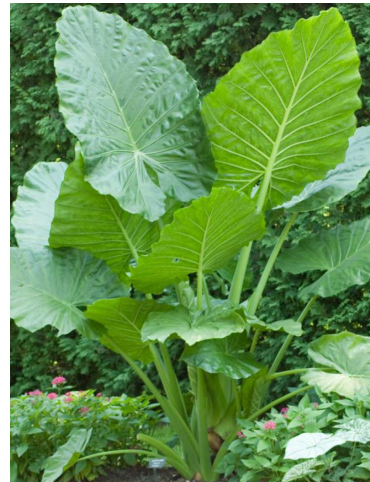

KUKUI NUT TREE

MACARTHUR PALM

LICUALA PALM

GIANT ELEPHANT'S EAR

TOP: BIRD'S NEST FERN
BOTTOM: VARIEGATED SHELL GINGER

GREEN TI

TOP: NA'U / NANU
BOTTOM: HELICONIA CARIBAEA 'RED'

GOLDEN PATHOS