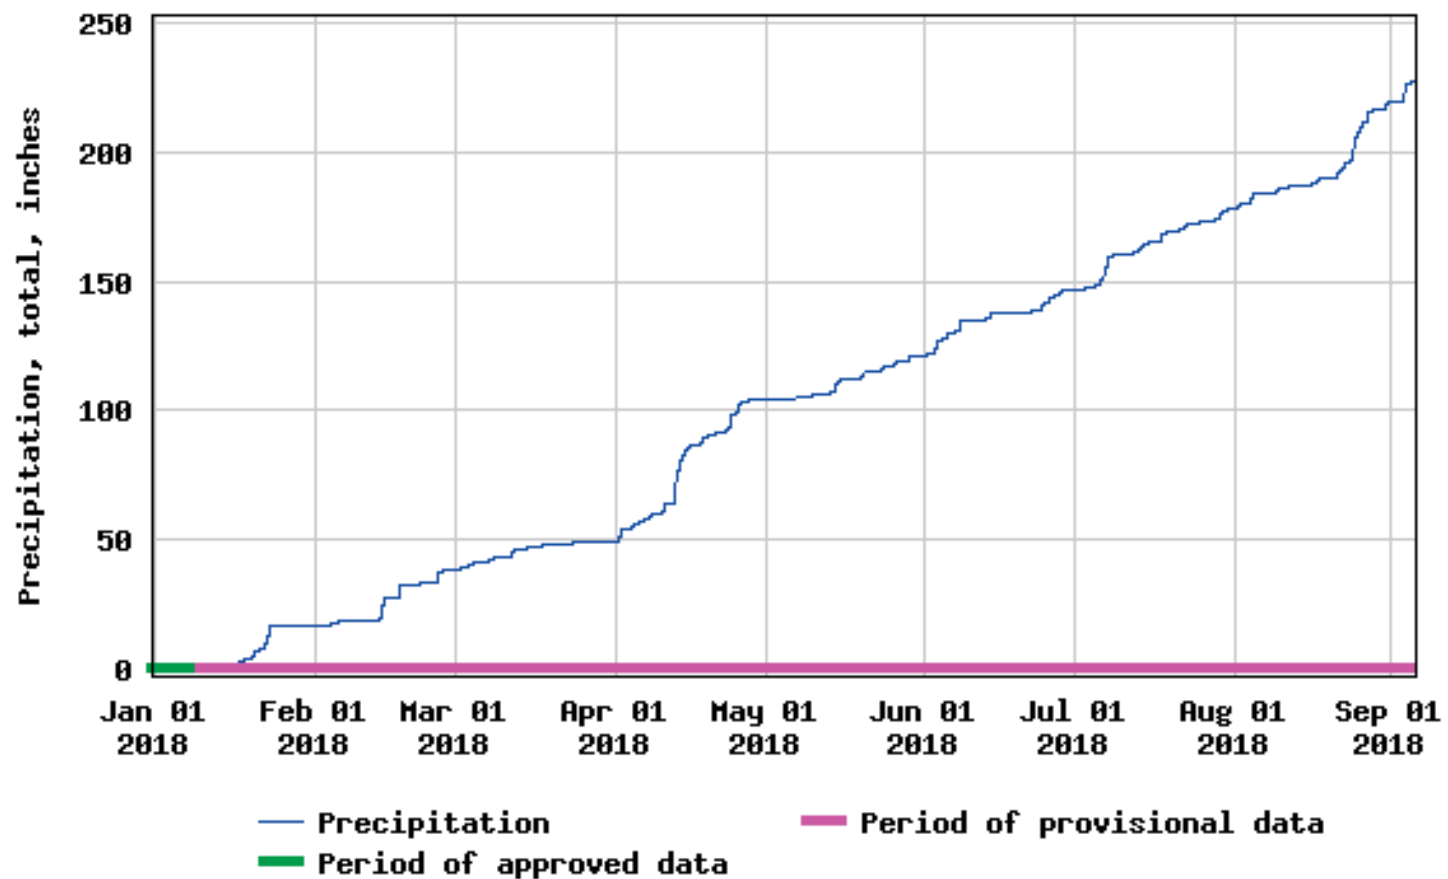

Precipitation, total, inches

Most recent instantaneous value: 0.00 09-05-2018 06:45 HST

USGS 205327156351102 380.0 Puu Kukui Rain Gage at alt 5,771 ft, Maui, HI

USGS 205327156351102 380.0 Puu Kukui Rain Gage at alt 5,771 ft, Maui, HI