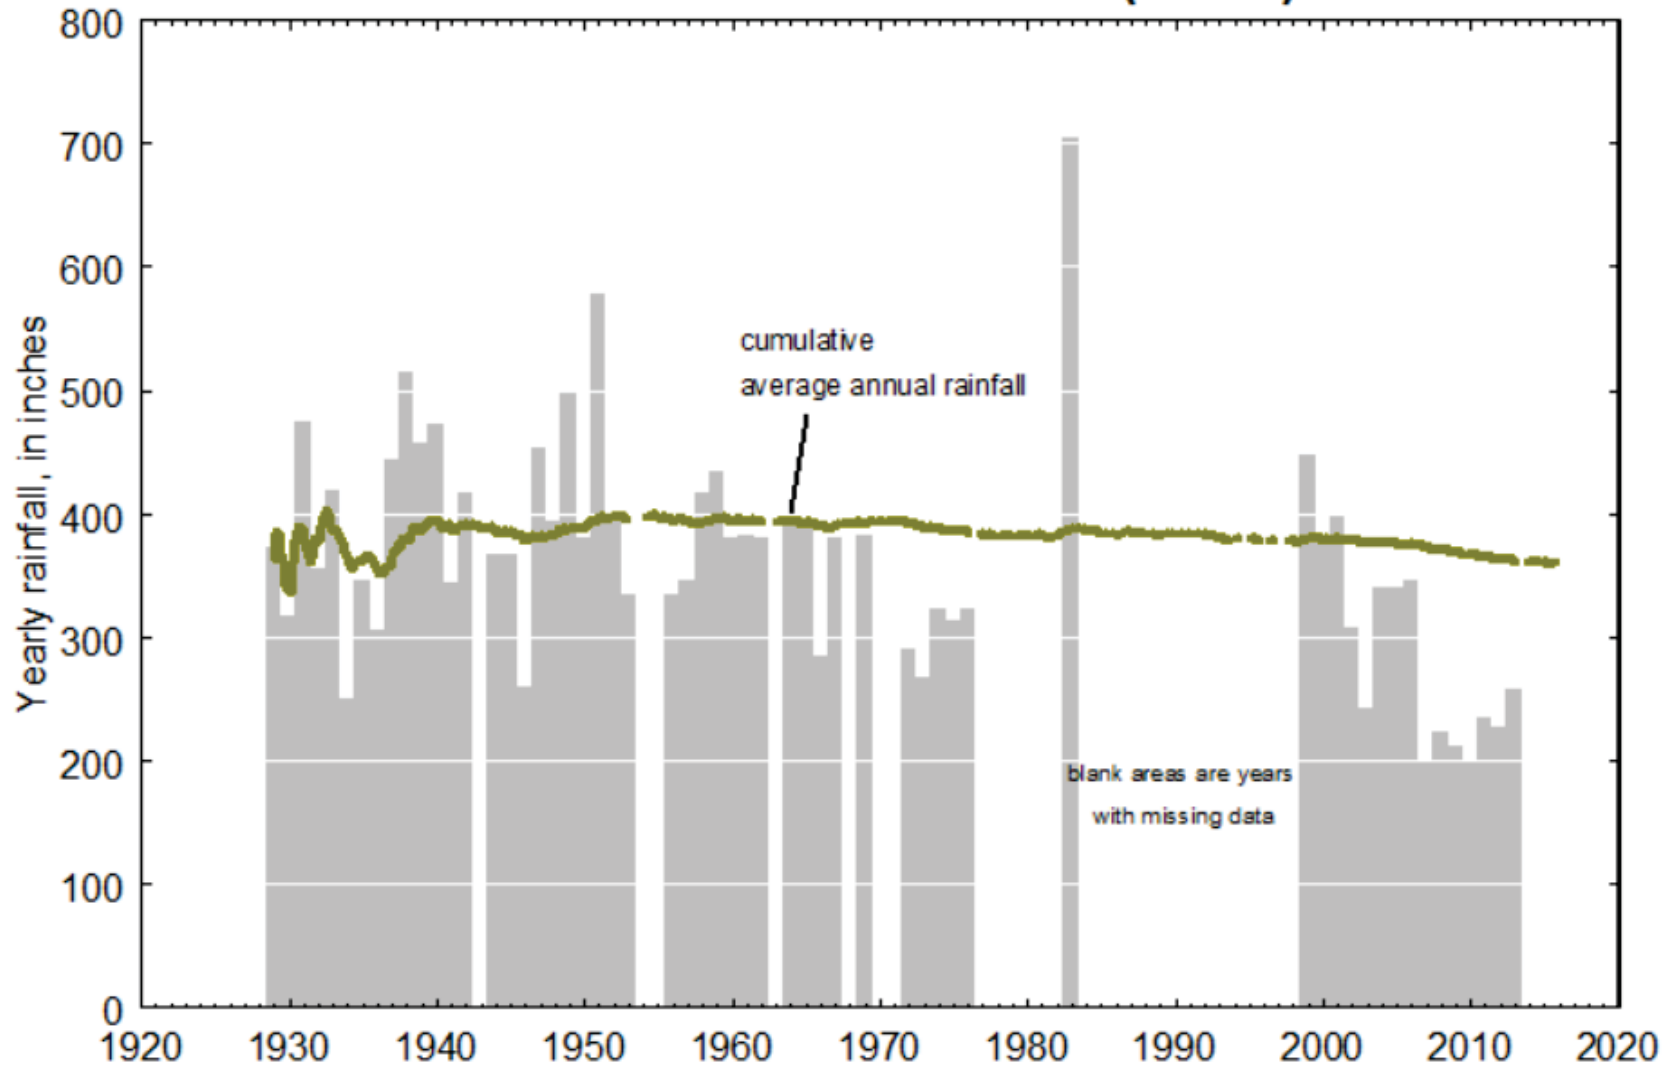

PUU KUKUI RAIN GAGE (380.0)