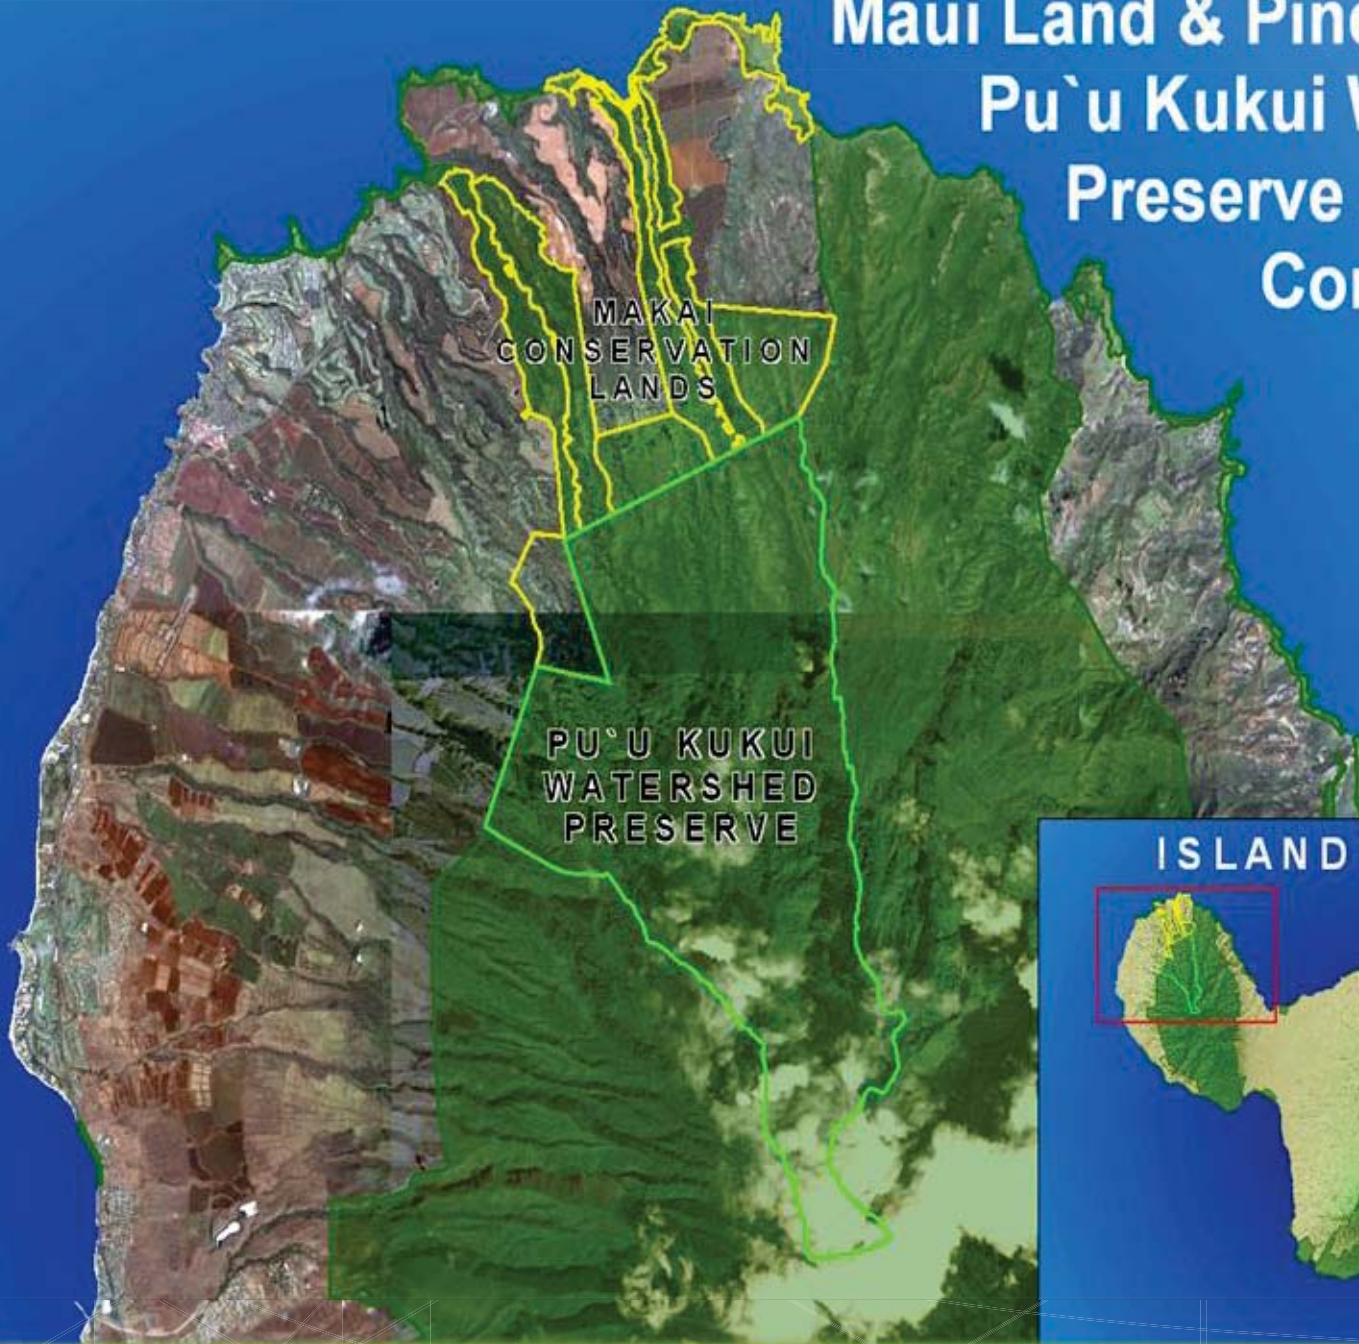

Pu'u Kukui Watershed Preserve

A Maui Land & Pineapple
Initiative

RECEIVED AT WR MEETING ON 9/5/18

Maui Land & Pineapple Co. Pu`u Kukui Watershed Preserve and Makai Conservation Lands

Our Mission

**To protect Maui's
fragile native
biodiversity & water
resources**

PUU KUKUI RAIN GAGE (380.0)

Helicopter Operations

- Building and Maintaining Fences requires remote access

PKW fence construction

- Innovative techniques utilized by PKW crew

Contiguous Fence

Hybrid for steep terrain

Precipitation, total, inches

Most recent instantaneous value: 0.00 09-05-2018 06:45 HST

USGS 205327156351102 380.0 Puu Kukui Rain Gage at alt 5,771 ft, Maui, HI

USGS 205327156351102 380.0 Puu Kukui Rain Gage at alt 5,771 ft, Maui, HI